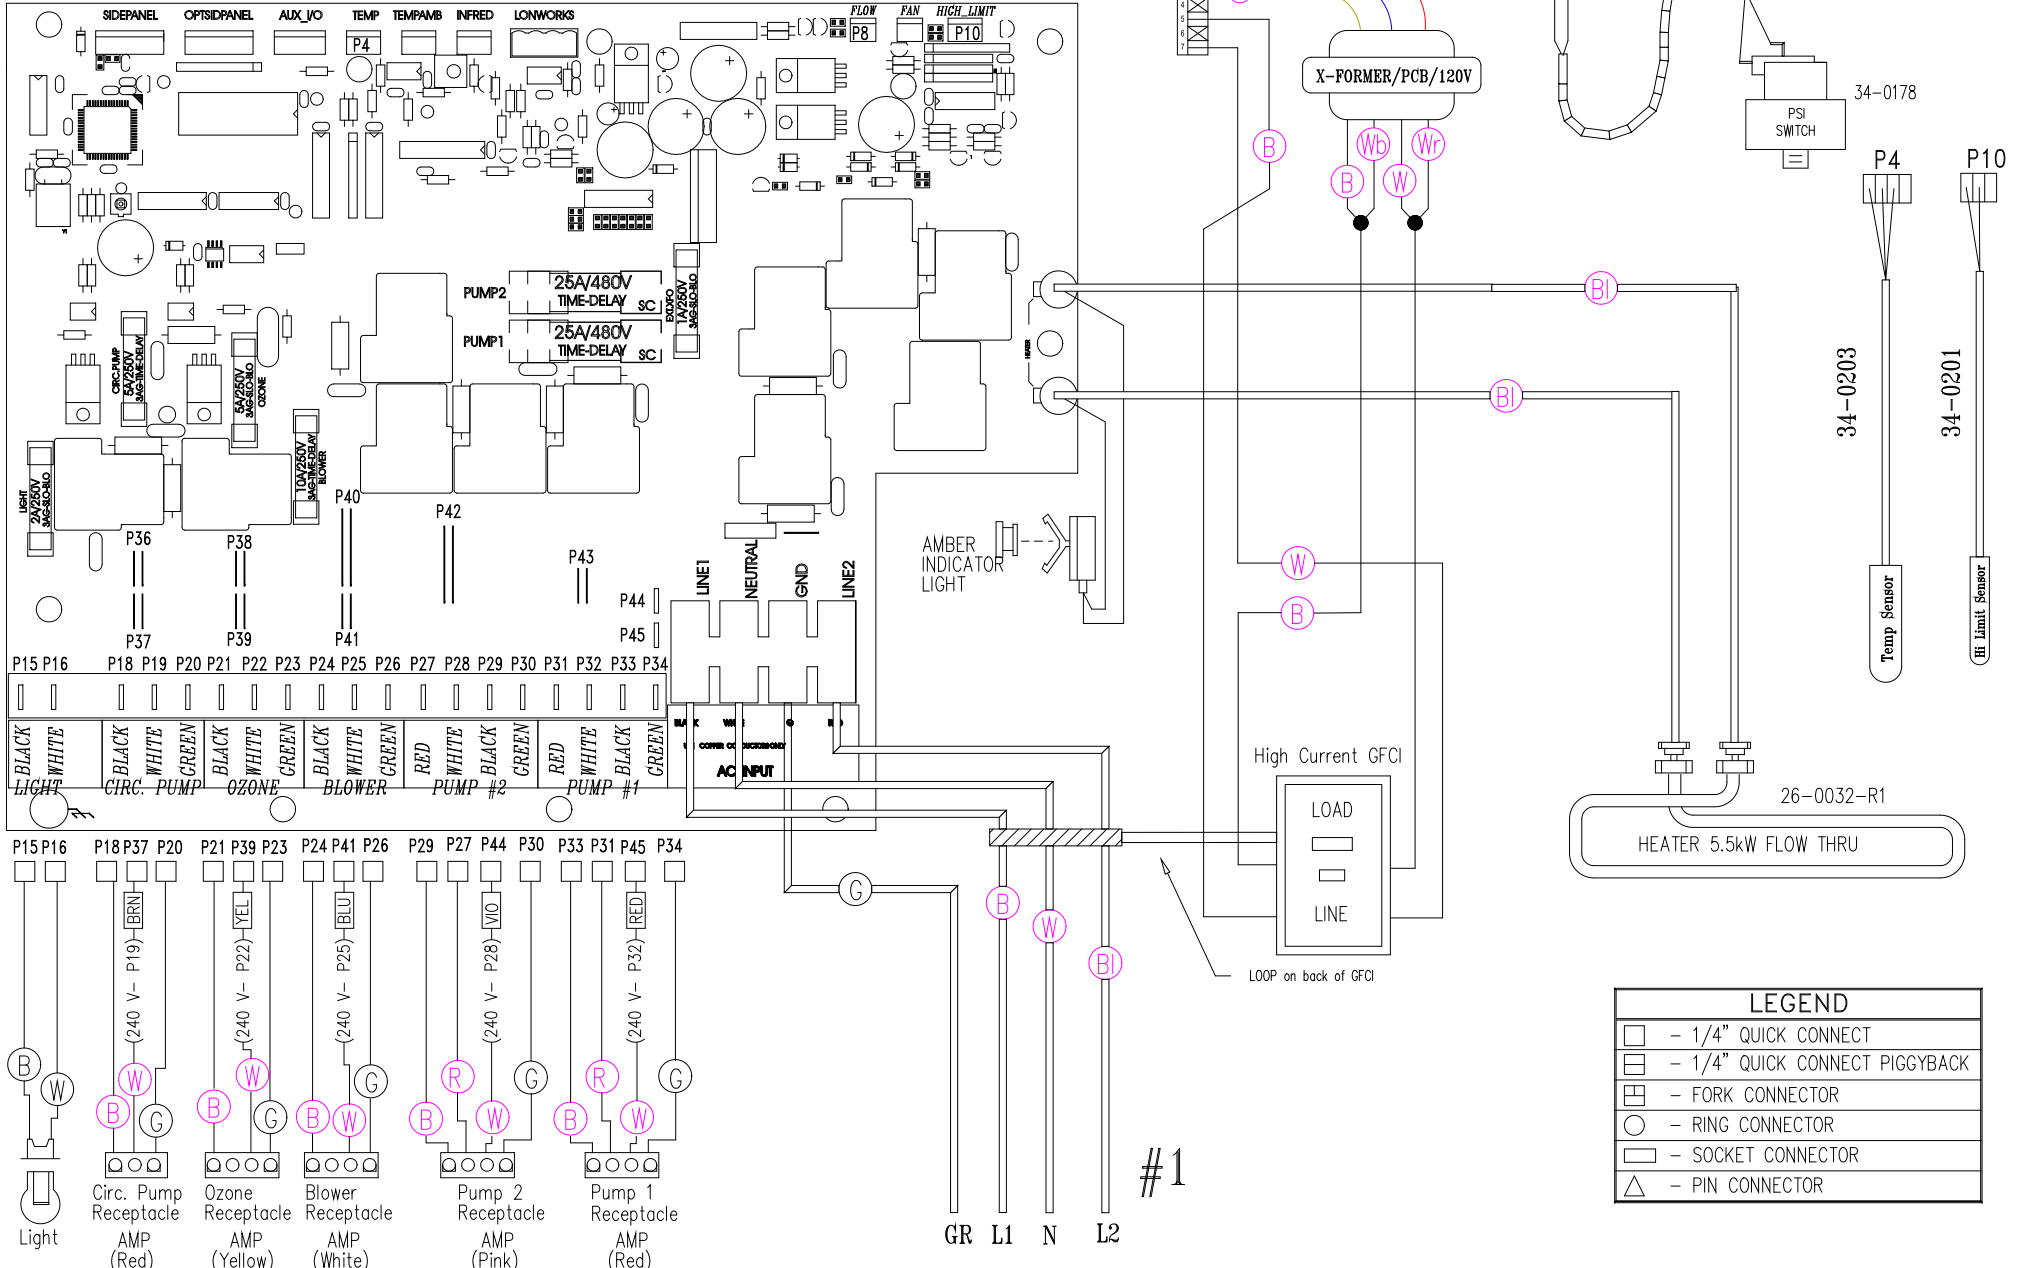

33-0011-R4

LEGEND	
	- 1/4" QUICK CONNECT
	- 1/4" QUICK CONNECT PIGGYBACK
	- FORK CONNECTOR
	- RING CONNECTOR
	- SOCKET CONNECTOR
	- PIN CONNECTOR

HYDRO-QUIP
CORONA, CA (909) 273-7575

Manufacture Notes: [XXX] Indicates the color of heat shrink to be used.

Dwg. No.
D5S56H-DKMPQY

Drawn
BH
Date
06.14.01
Diagram No.
6600

Wire Color Code	
B - Black	G - Green
Br - Brown	BI - Blue
R - Red	V - Violet
O - Orange	W - White
Y - Yellow	Gr - Gray

#1 For 120V Operation: Connect Lines 2 and Neutral together.
For 240V Operation: Separate Lines 2 and Neutral